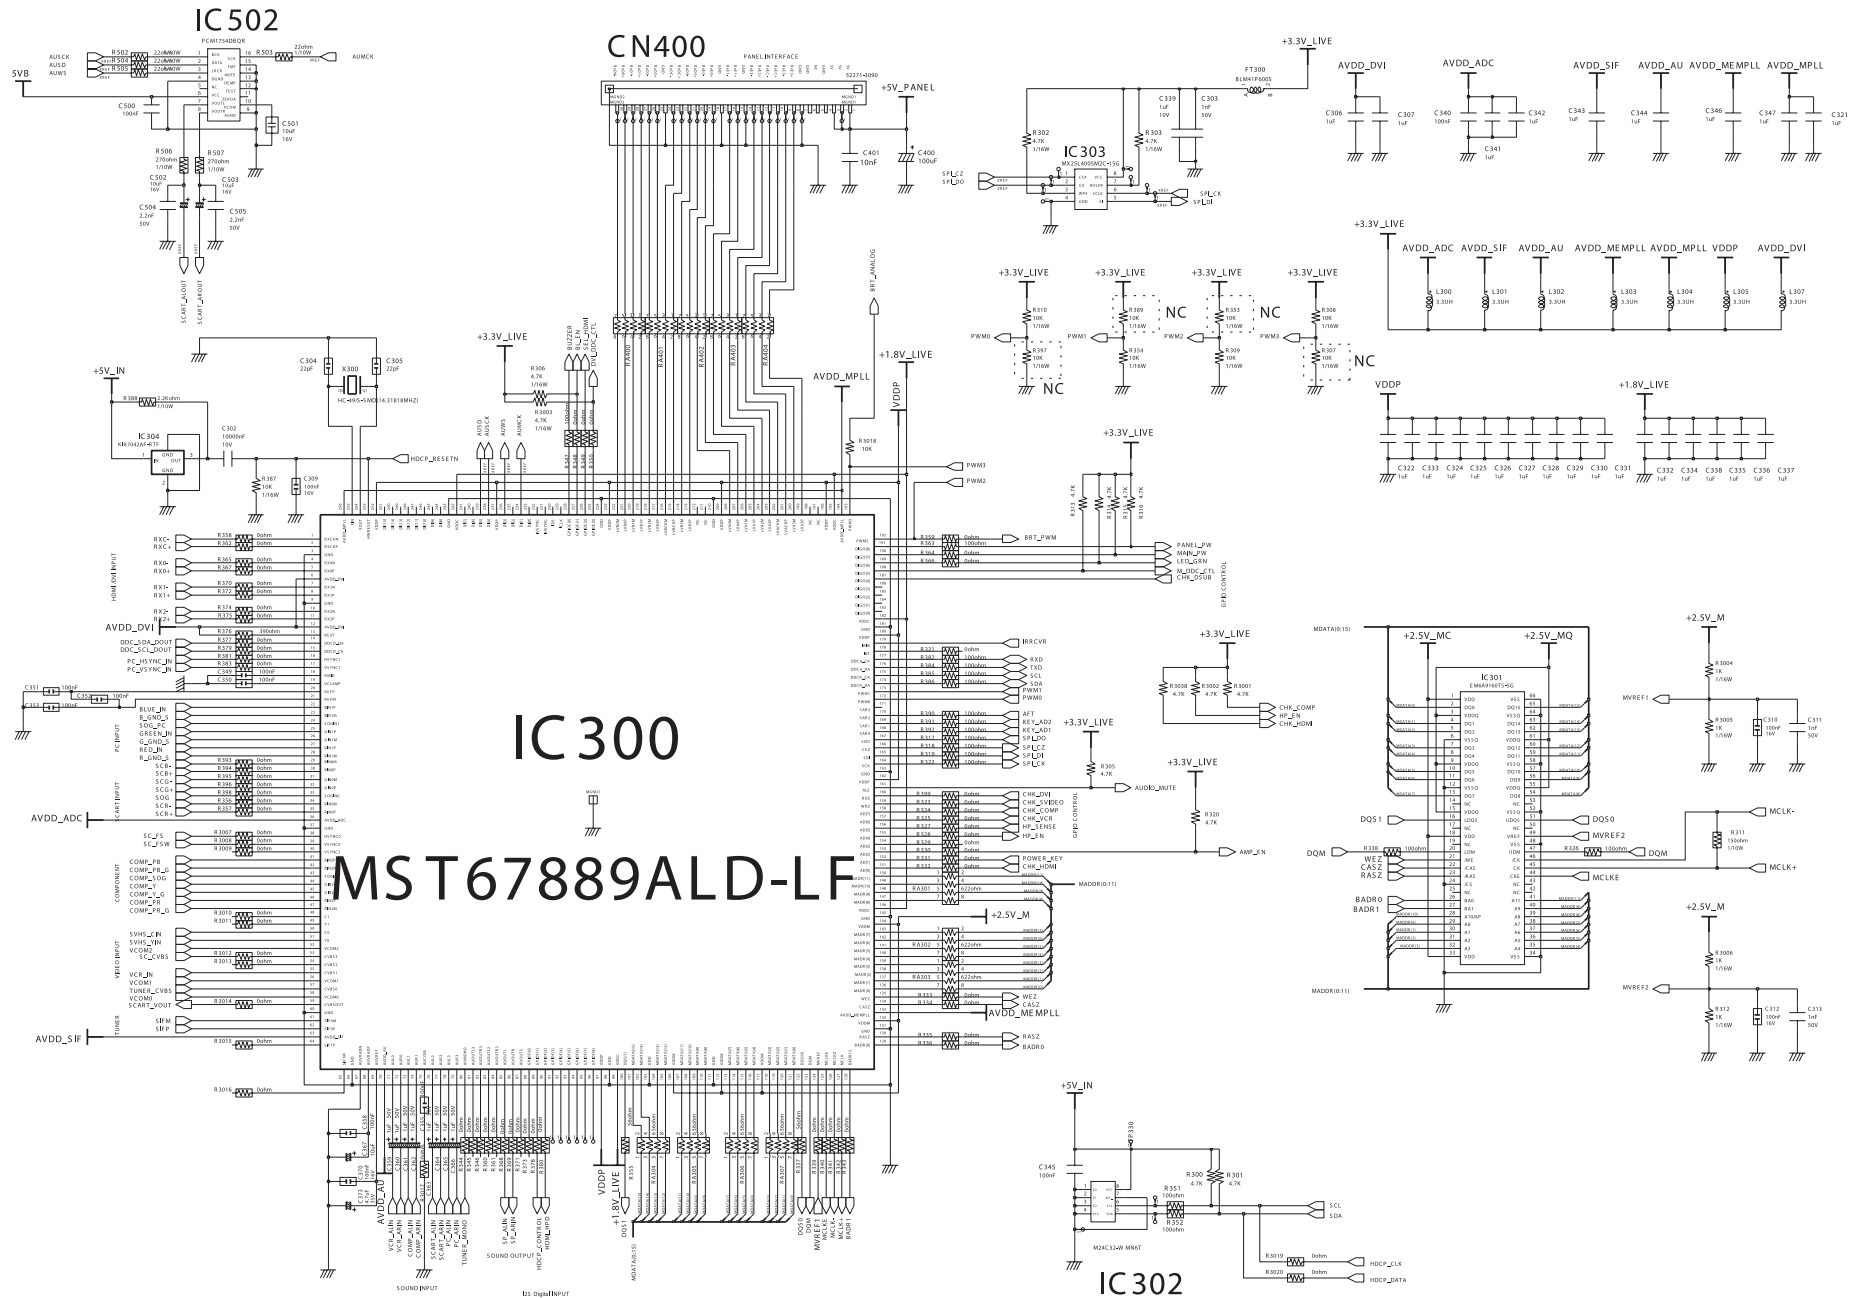

9 Schematic Diagrams

- This Document can not be used without Samsung's authorization.

OPTION	POLO	LOLA
R758	75	220

9 Schematic Diagrams

- This Document can not be used without Samsung's authorization.

- This Document can not be used without Samsung's authorization.

9 Schematic Diagrams

- This Document can not be used without Samsung's authorization.

- This Document can not be used without Samsung's authorization.

Memo