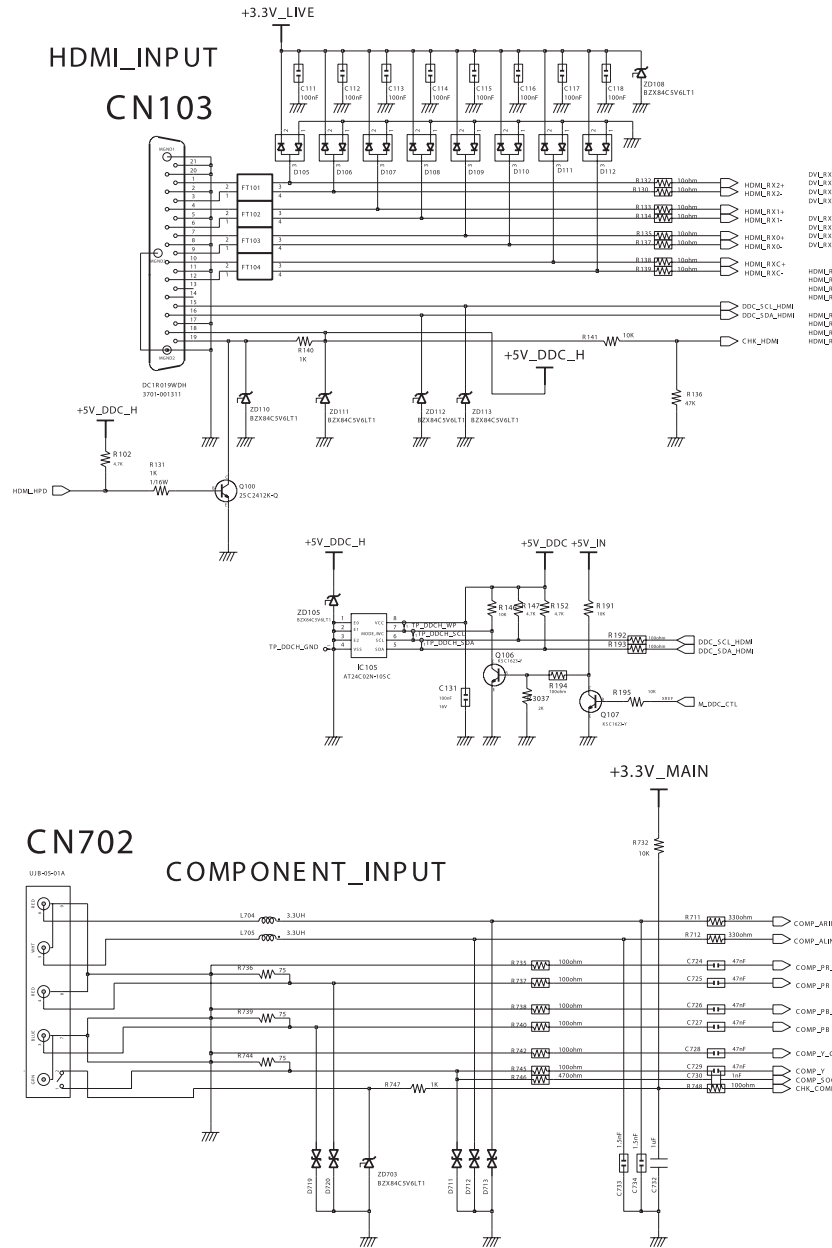

9 Schematic Diagrams

- This Document can not be used without Samsung's authorization.

OPTION	POLO	LOLA
R758	75	220

9 Schematic Diagrams

- This Document can not be used without Samsung's authorization.

- This Document can not be used without Samsung's authorization.

9 Schematic Diagrams

- This Document can not be used without Samsung's authorization.

- This Document can not be used without Samsung's authorization.

Memo