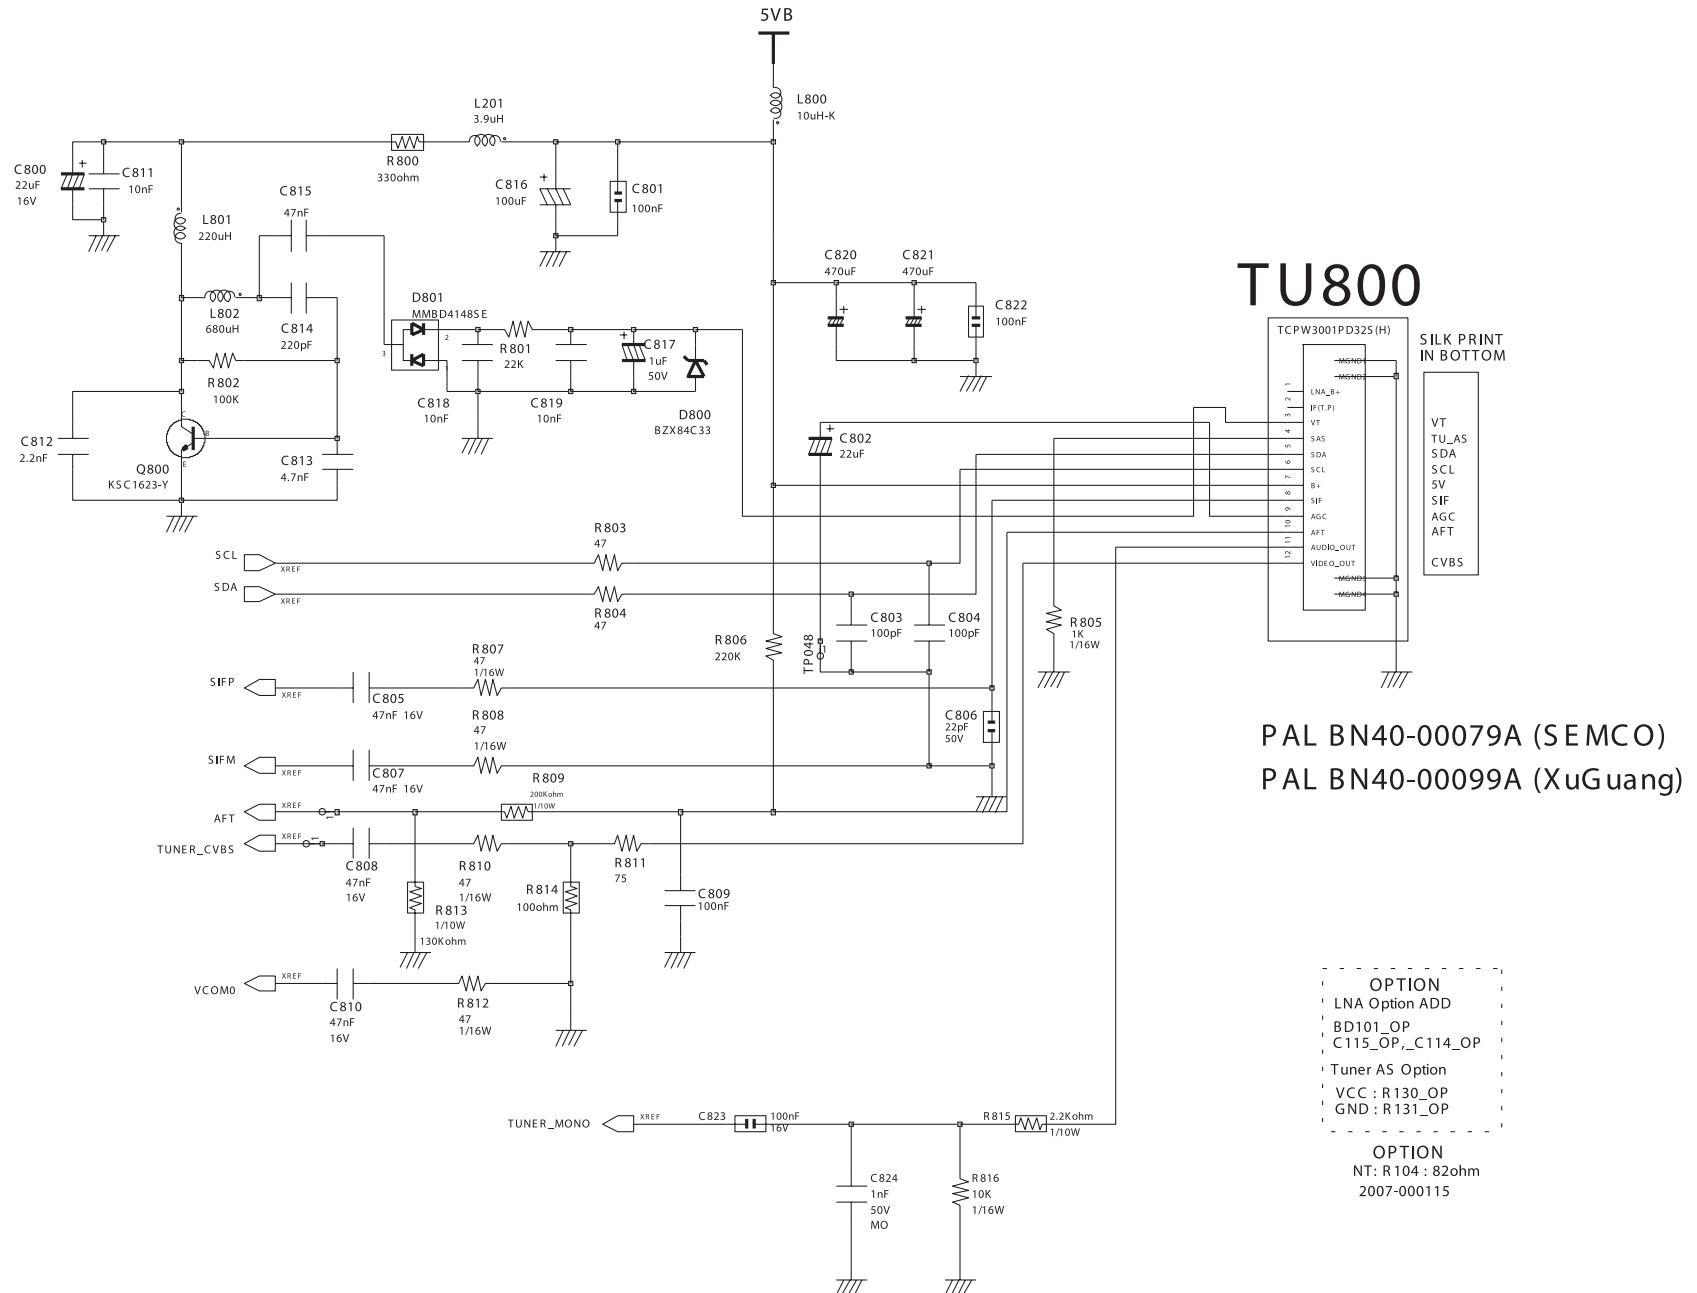

9 Schematic Diagrams

- This Document can not be used without Samsung's authorization.

OPTION	POLO	LOLA
R758	75	220

9 Schematic Diagrams

- This Document can not be used without Samsung's authorization.

- This Document can not be used without Samsung's authorization.

9 Schematic Diagrams

- This Document can not be used without Samsung's authorization.

- This Document can not be used without Samsung's authorization.

Memo