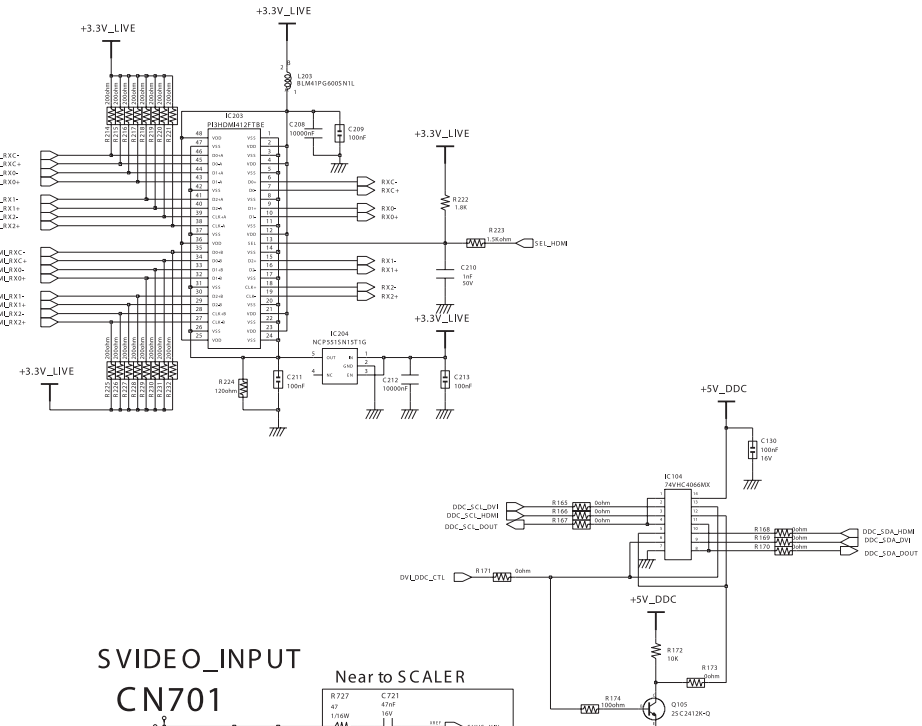

9 Schematic Diagrams

- This Document can not be used without Samsung's authorization.

OPTION	POLO	LOLA
R758	75	220

9 Schematic Diagrams

- This Document can not be used without Samsung's authorization.

- This Document can not be used without Samsung's authorization.

9 Schematic Diagrams

- This Document can not be used without Samsung's authorization.

- This Document can not be used without Samsung's authorization.

Memo