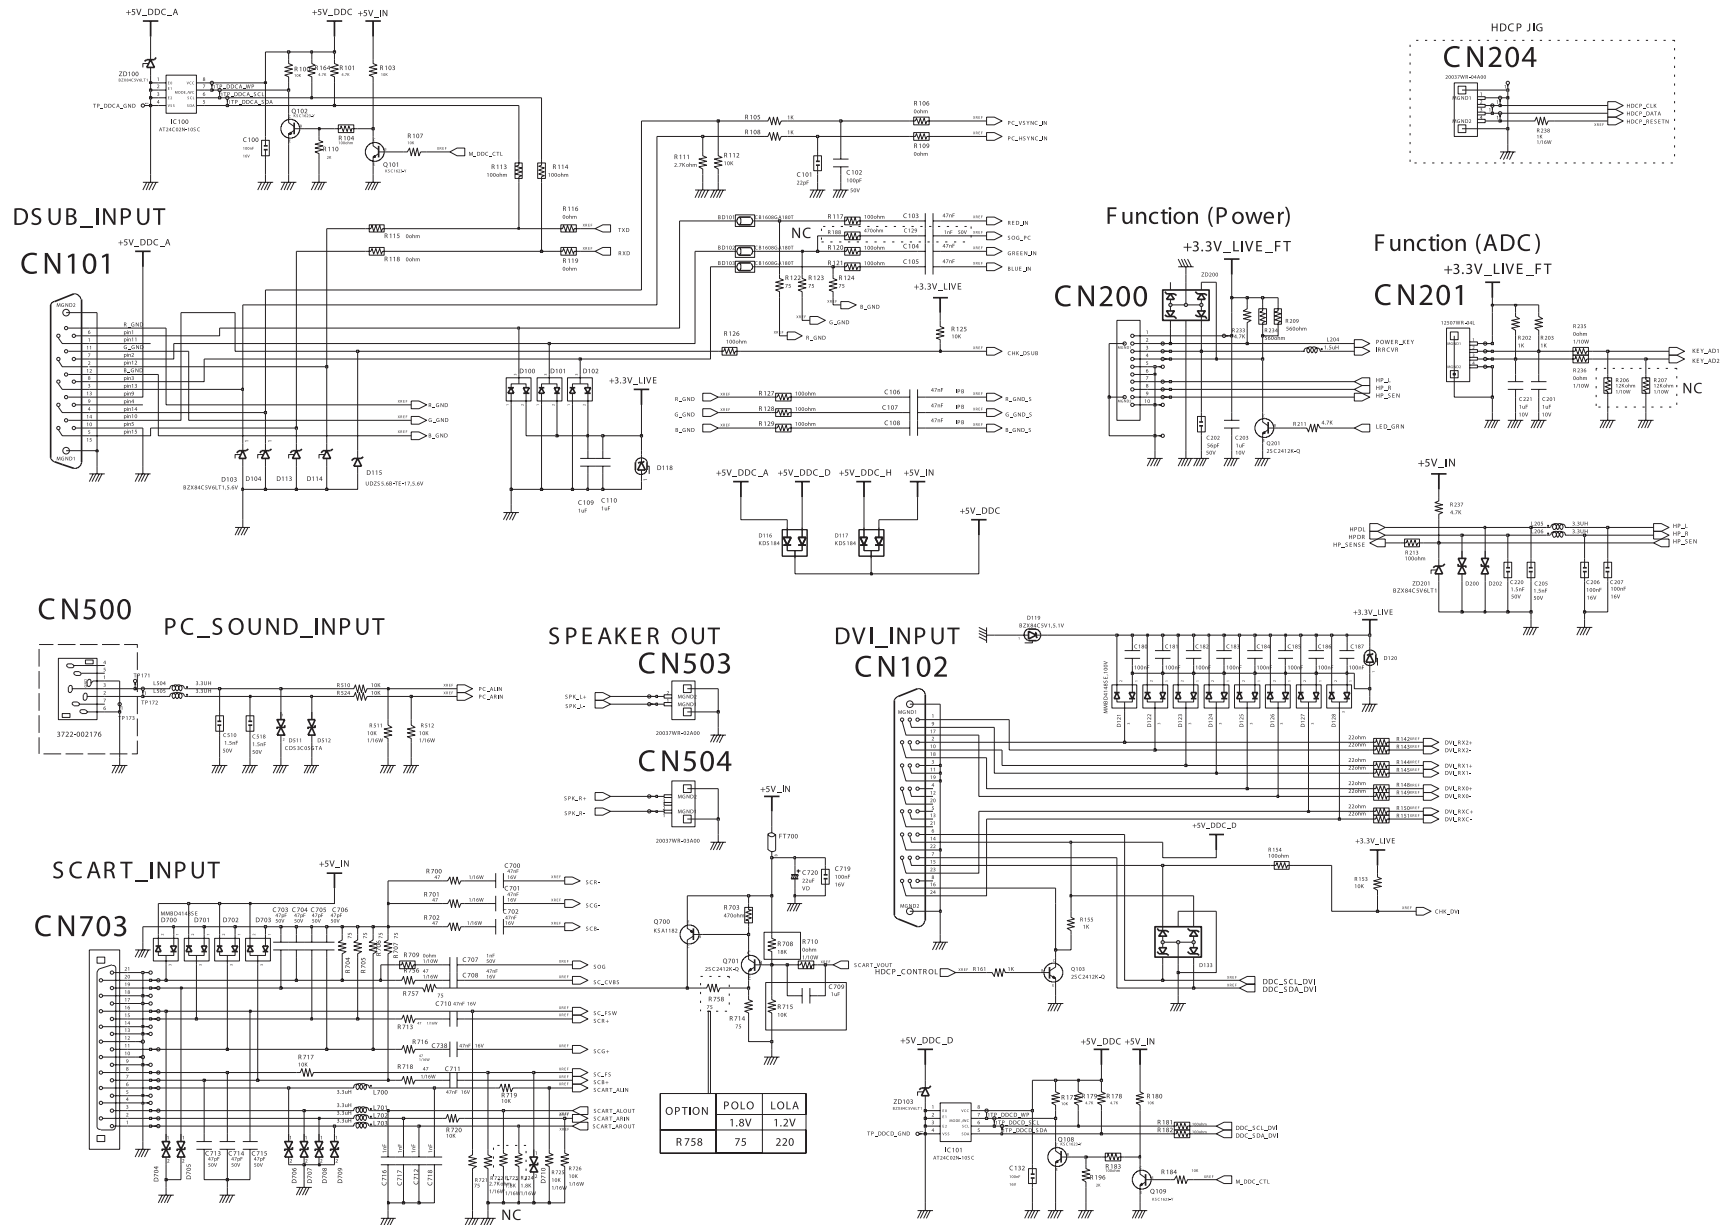

9 Schematic Diagrams

- This Document can not be used without Samsung's authorization.

OPTION	POLO	LOLA
R758	75	220

9 Schematic Diagrams

- This Document can not be used without Samsung's authorization.

- This Document can not be used without Samsung's authorization.

9 Schematic Diagrams

- This Document can not be used without Samsung's authorization.

- This Document can not be used without Samsung's authorization.

Memo