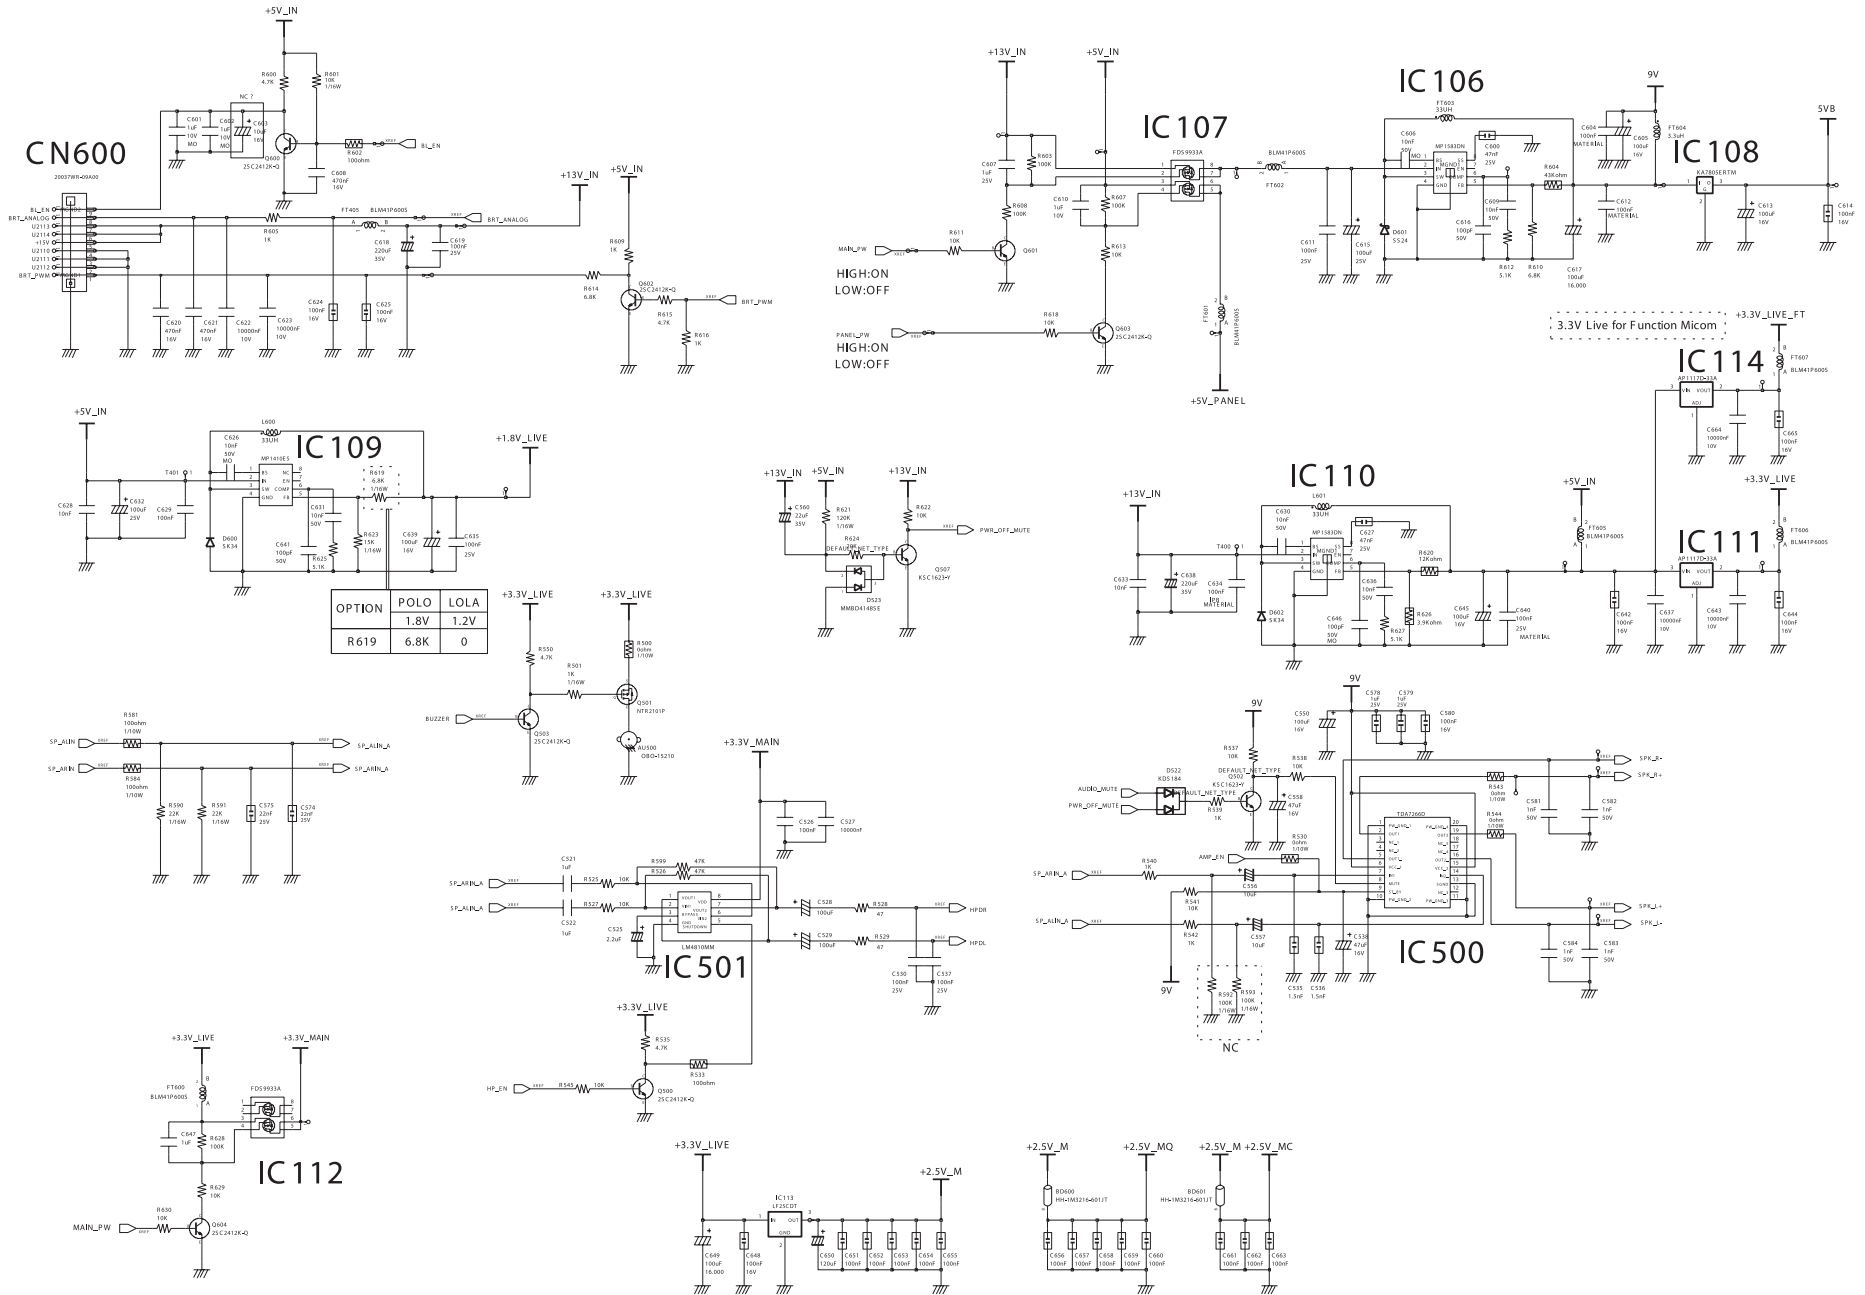

9 Schematic Diagrams

- This Document can not be used without Samsung's authorization.

OPTION	POLO	LOLA
R758	75	220

9 Schematic Diagrams

- This Document can not be used without Samsung's authorization.

- This Document can not be used without Samsung's authorization.

9 Schematic Diagrams

- This Document can not be used without Samsung's authorization.

- This Document can not be used without Samsung's authorization.

Memo